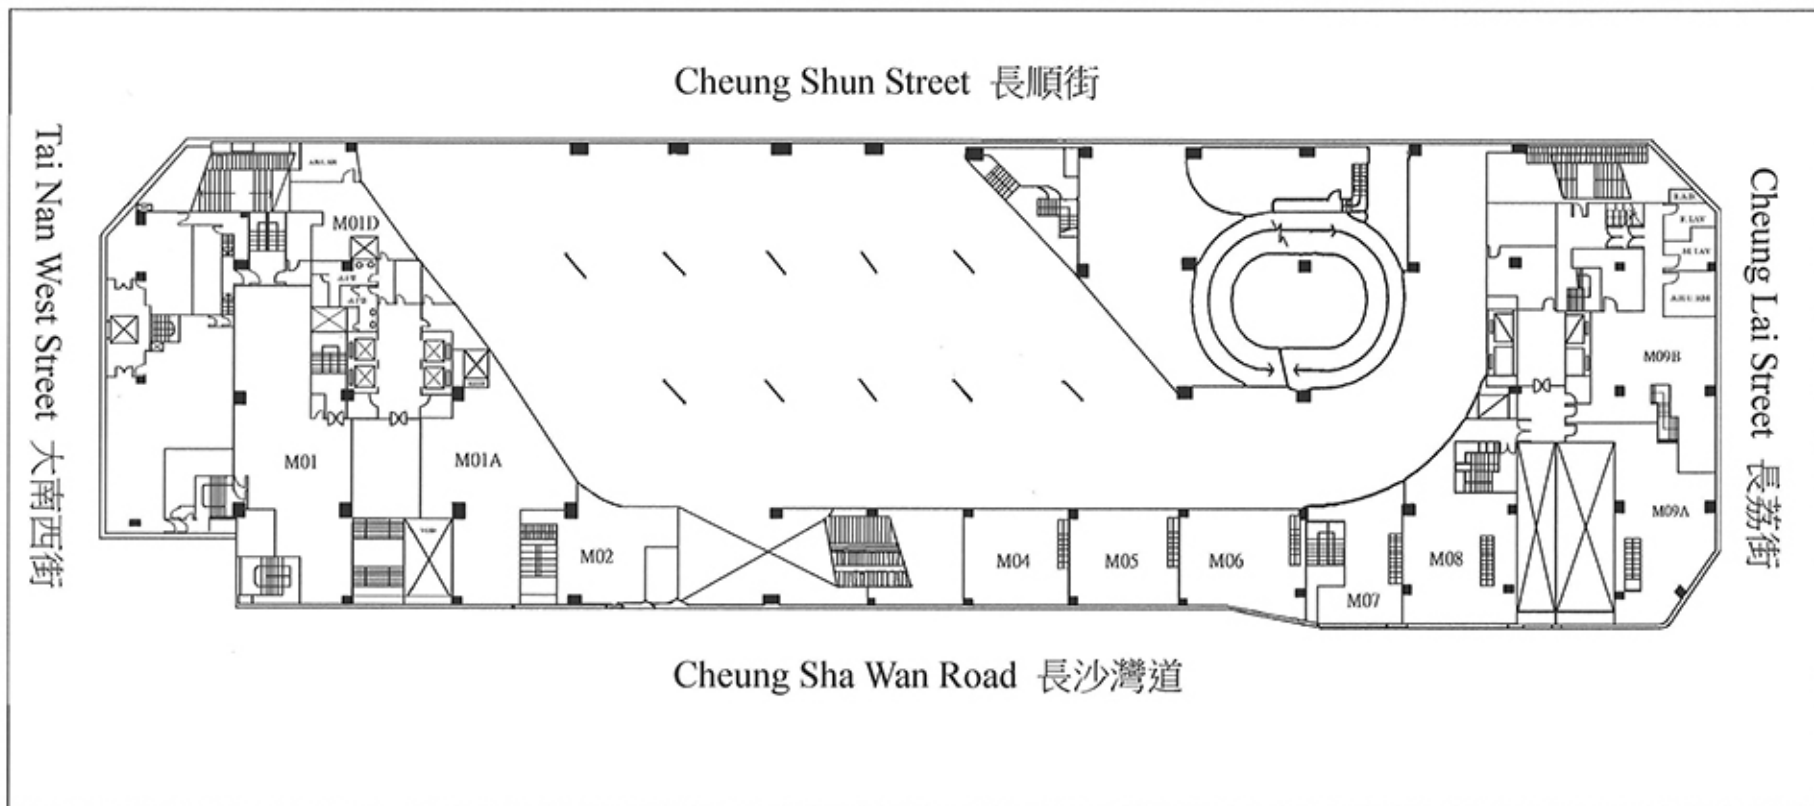

長沙灣廣場地下平面圖

GROUND FLOOR PLAN – CHEUNG SHA WAN PLAZA

For identification purpose only & not to scale

長沙灣廣場閣樓平面圖

MEZZ FLOOR PLAN – CHEUNG SHA WAN PLAZA

For identification purpose only & not to scale

長沙灣廣場一樓平面圖

1ST FLOOR PLAN – CHEUNG SHA WAN PLAZA

Cheung Lai Street 長葵街

For identification purpose only & not to scale

TOWER 2

長沙灣道

TOWER 1

2ND FLOOR PLAN

REMARK: THE DIMENSION MAY BE VARIED AND SUBJECT TO THE ON-SITE CONDITION

18-11-2022

長沙灣廣場三樓平面圖

3RD FLOOR PLAN – CHEUNG SHA WAN PLAZA

For identification purpose only & not to scale