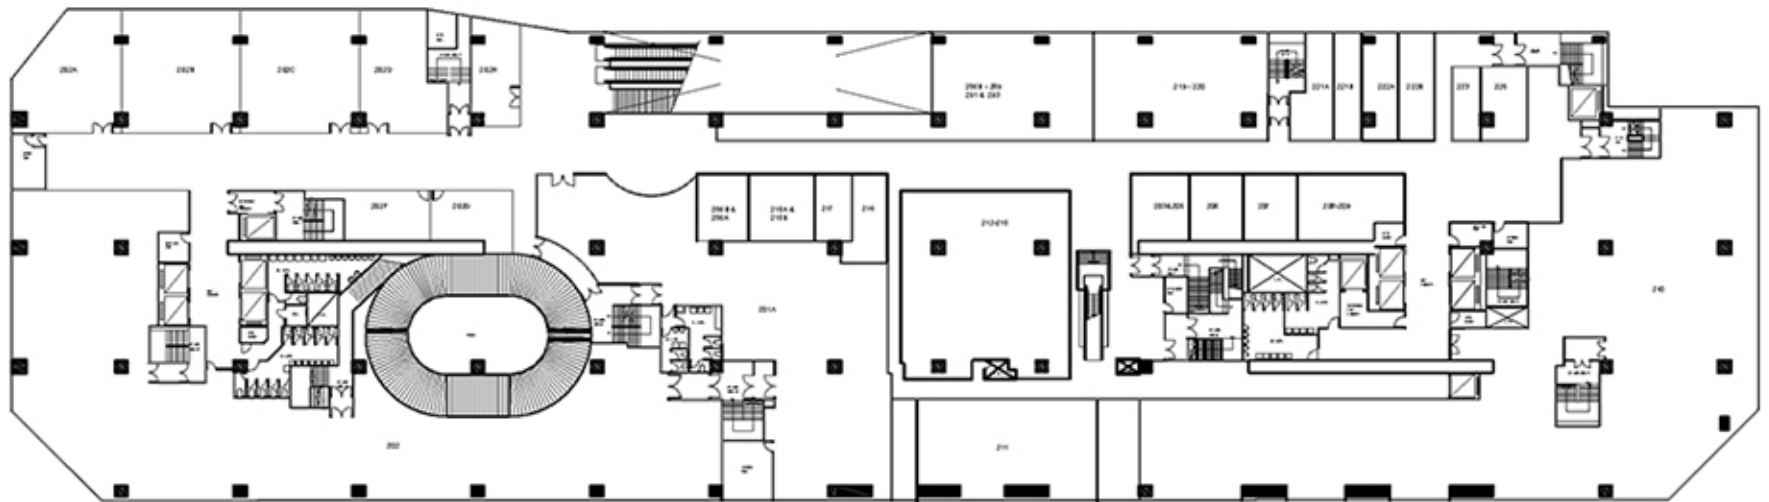

長沙灣廣場地下平面圖

GROUND FLOOR PLAN – CHEUNG SHA WAN PLAZA

For identification purpose only & not to scale

長沙灣廣場閣樓平面圖

MEZZ FLOOR PLAN – CHEUNG SHA WAN PLAZA

For identification purpose only & not to scale

長沙灣廣場一樓平面圖

1ST FLOOR PLAN – CHEUNG SHA WAN PLAZA

Cheung Lai Street 長葵街

For identification purpose only & not to scale

TOWER 2

長沙灣道

TOWER 1

2ND FLOOR PLAN

REMARK: THE DIMENSION MAY BE VARIED AND SUBJECT TO THE ON-SITE CONDITION

18-11-2022

長沙灣廣場三樓平面圖

3RD FLOOR PLAN – CHEUNG SHA WAN PLAZA

For identification purpose only & not to scale