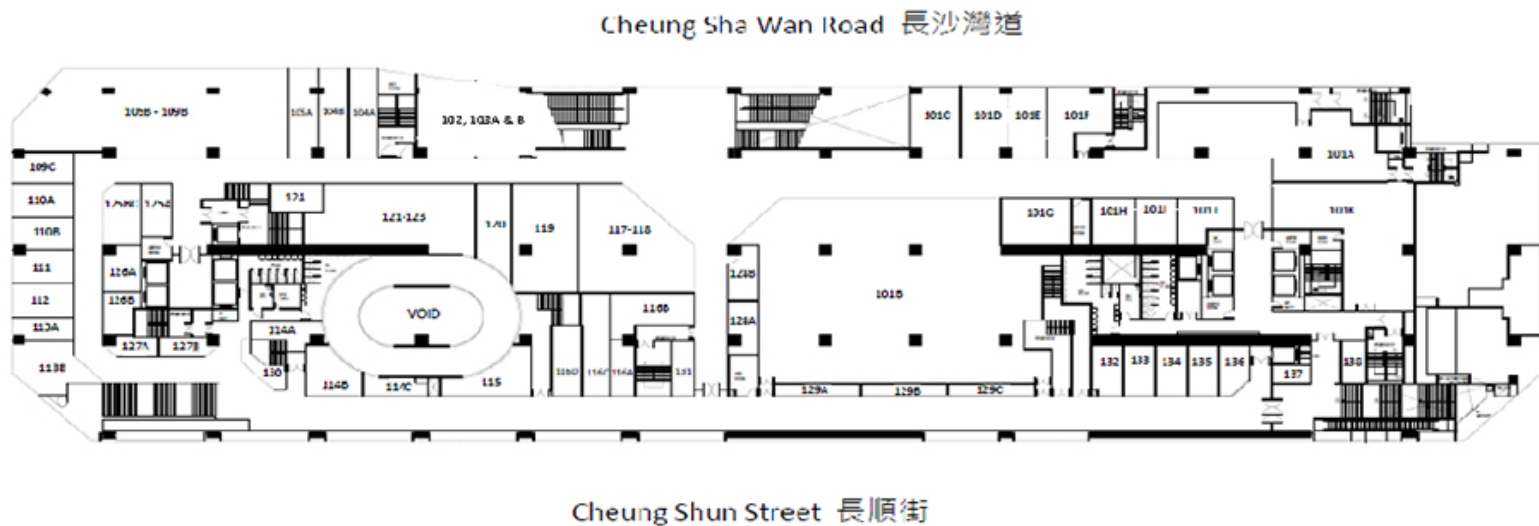

長沙灣廣場地下平面圖

GROUND FLOOR PLAN – CHEUNG SHA WAN PLAZA

For identification purpose only & not to scale

長沙灣廣場閣樓平面圖

MEZZ FLOOR PLAN – CHEUNG SHA WAN PLAZA

For identification purpose only & not to scale

長沙灣廣場一樓平面圖

1ST FLOOR PLAN – CHEUNG SHA WAN PLAZA

Cheung Lai Street 長葵街

For identification purpose only & not to scale

TOWER 2

長沙灣道

TOWER 1

2ND FLOOR PLAN

REMARK: THE DIMENSION MAY BE VARIED AND SUBJECT TO THE ON-SITE CONDITION

18-11-2022

長沙灣廣場三樓平面圖

3RD FLOOR PLAN – CHEUNG SHA WAN PLAZA

For identification purpose only & not to scale