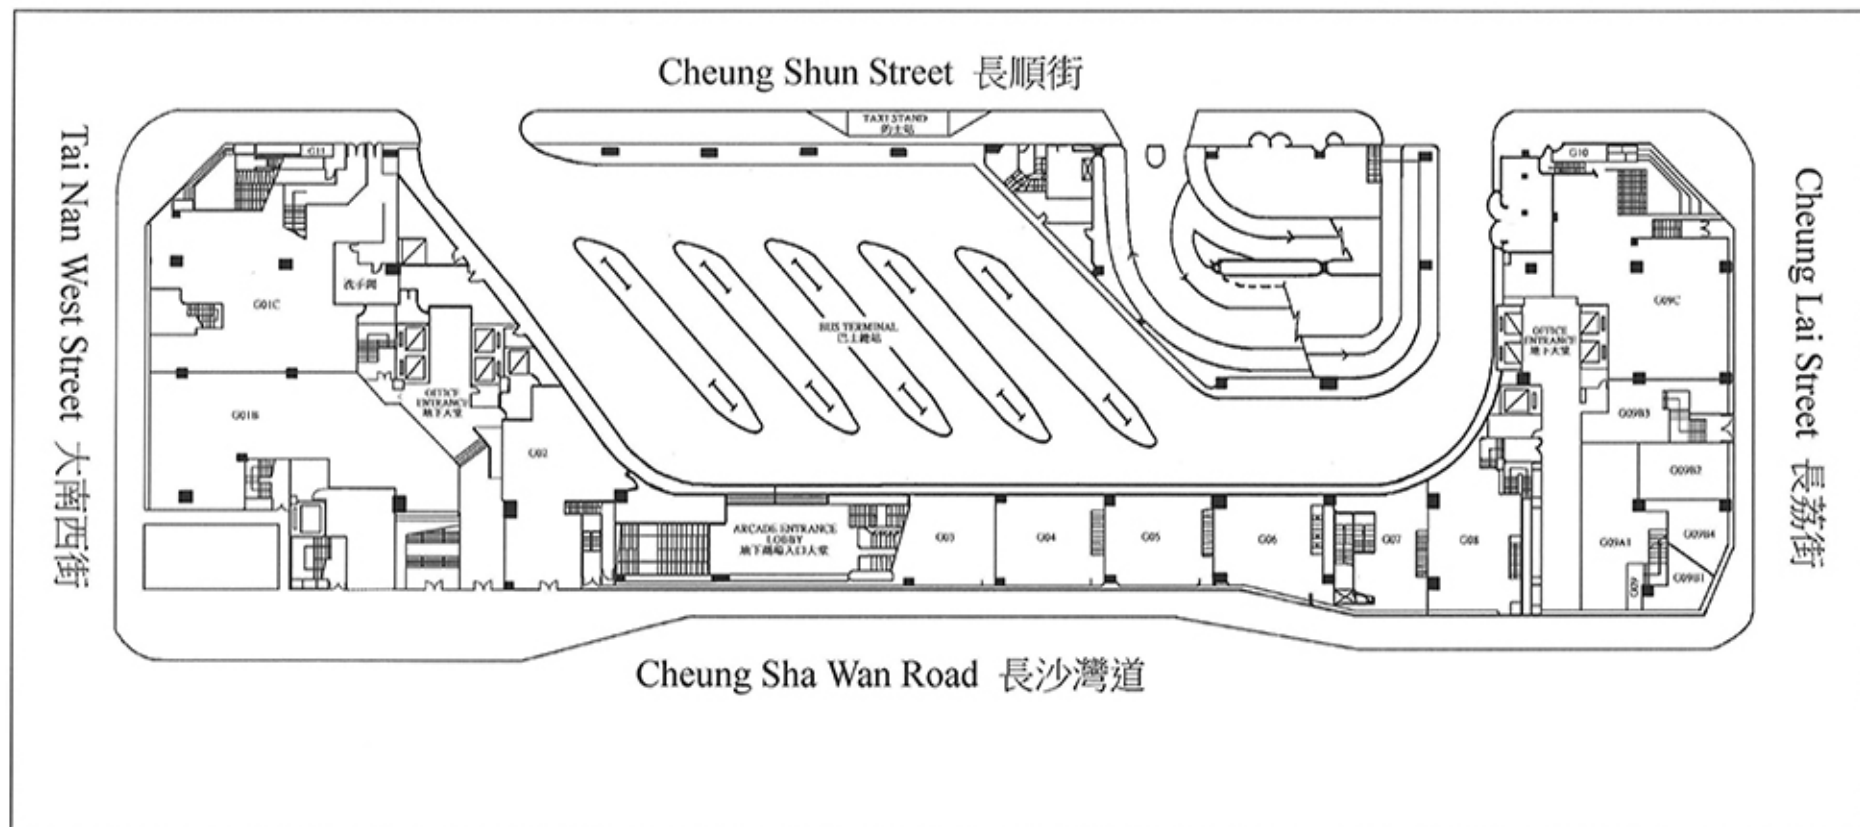

長沙灣廣場地下平面圖

GROUND FLOOR PLAN – CHEUNG SHA WAN PLAZA

For identification purpose only & not to scale

長沙灣廣場閣樓平面圖

MEZZ FLOOR PLAN – CHEUNG SHA WAN PLAZA

For identification purpose only & not to scale

長沙灣廣場一樓平面圖

1ST FLOOR PLAN – CHEUNG SHA WAN PLAZA

Cheung Lai Street 長葵街

For identification purpose only & not to scale

TOWER 2

長沙灣道

TOWER 1

2ND FLOOR PLAN

REMARK: THE DIMENSION MAY BE VARIED AND SUBJECT TO THE ON-SITE CONDITION

18-11-2022

長沙灣廣場三樓平面圖

3RD FLOOR PLAN – CHEUNG SHA WAN PLAZA

For identification purpose only & not to scale